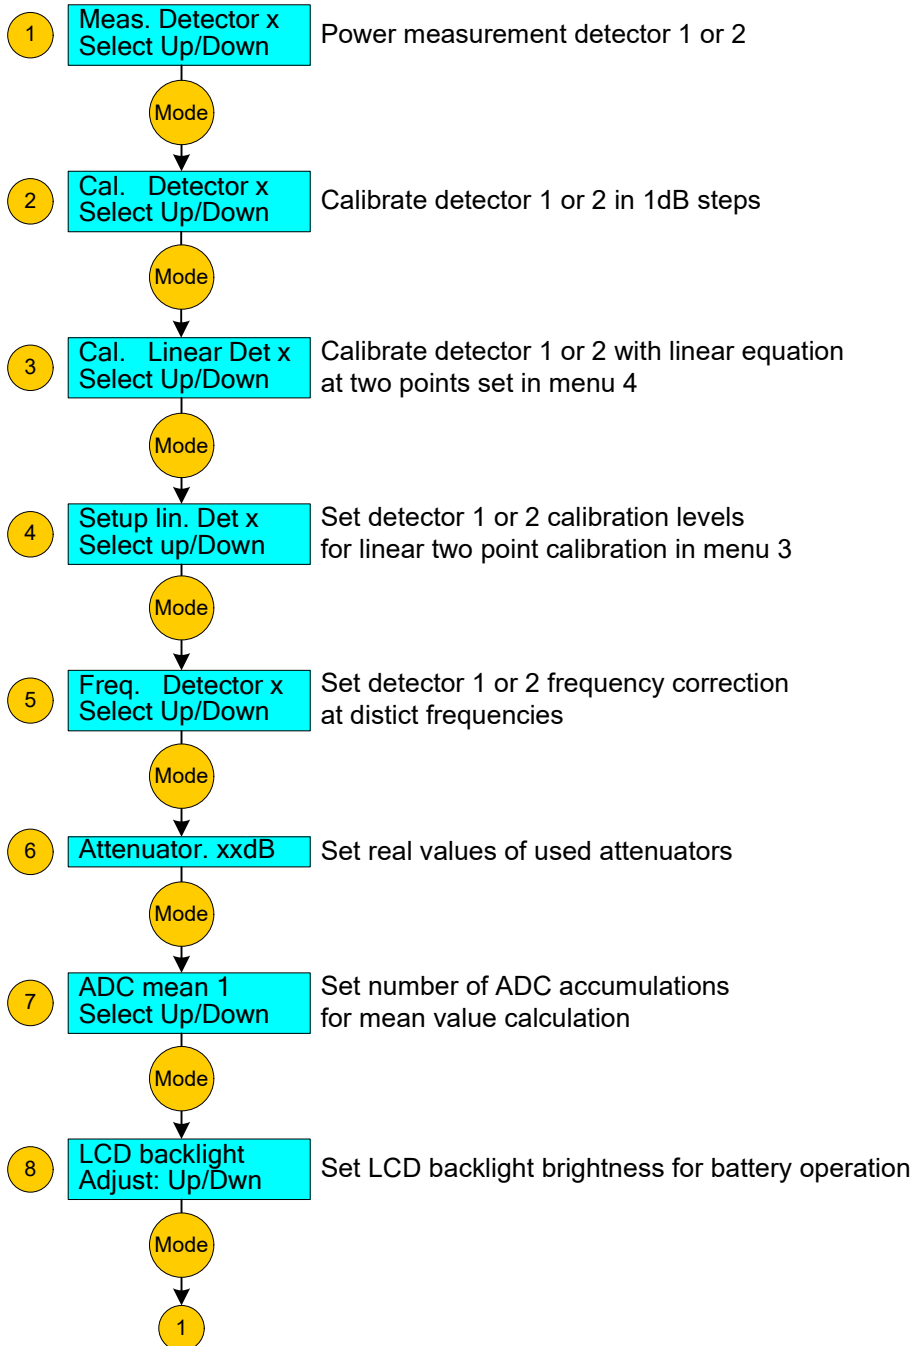

Menu structure

=OK pressed short or long

=ESC pressed short or long